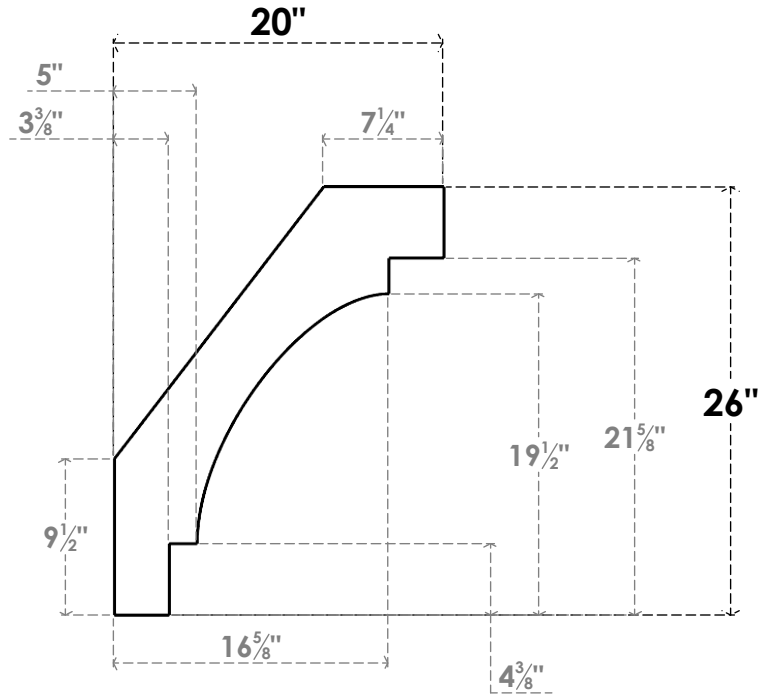

ITEM NUMBER: BRCPC040X20000X26000MRC

4"W X 20"D X 26"H MERCED ARCHITECTURAL GRADE PVC CLOSED KNEE BRACE

SIDE PROFILE

FRONT PROFILE

ISOMETRIC

EKENA MILLWORK
2300 WEST MAIN ST.
CLARKSVILLE, TX 75426
TOLL FREE: 866-607-0453
WWW.EKENAMILLWORK.COM

NOTES

1. INSTALLATION TO BE COMPLETED IN ACCORDANCE WITH MANUFACTURER'S SPECIFICATIONS.
2. DRAWING MAY NOT BE TO SCALE
3. THIS DRAWING IS INTENDED FOR DESIGN AND PLANNING PURPOSES ONLY.
4. ALL INFORMATION CONTAINED HEREIN WAS CURRENT AT THE TIME OF DEVELOPMENT BUT MUST BE REVIEWED AND APPROVED BY THE PRODUCT MANUFACTURER TO BE CONSIDERED ACCURATE.
5. ARCHITECTURAL GRADE PVC PRODUCTS ARE MADE FROM EXPANDED CELLULAR PVC AND COME NATURALLY WHITE BUT MAY BE PAINTED