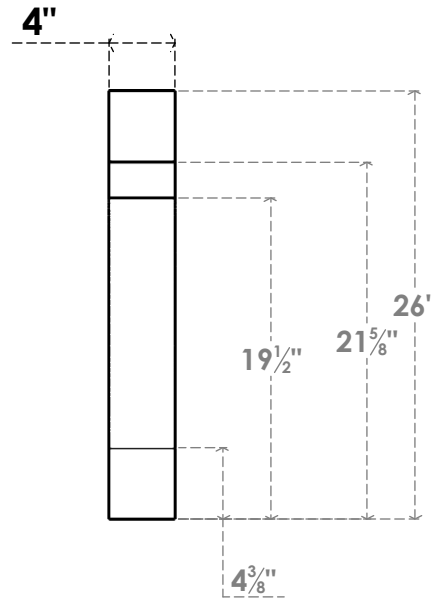

ITEM NUMBER: BRCPC040X20000X26000MRC

4"W X 20"D X 26"H MERCED ARCHITECTURAL GRADE PVC CLOSED KNEE BRACE

SIDE PROFILE

FRONT PROFILE

ISOMETRIC

EKENA MILLWORK
2300 WEST MAIN ST.
CLARKSVILLE, TX 75426
TOLL FREE: 866-607-0453
WWW.EKENAMILLWORK.COM

NOTES

1. INSTALLATION TO BE COMPLETED IN ACCORDANCE WITH MANUFACTURER'S SPECIFICATIONS.
2. DRAWING MAY NOT BE TO SCALE
3. THIS DRAWING IS INTENDED FOR DESIGN AND PLANNING PURPOSES ONLY.
4. ALL INFORMATION CONTAINED HEREIN WAS CURRENT AT THE TIME OF DEVELOPMENT BUT MUST BE REVIEWED AND APPROVED BY THE PRODUCT MANUFACTURER TO BE CONSIDERED ACCURATE.
5. ARCHITECTURAL GRADE PVC PRODUCTS ARE MADE FROM EXPANDED CELLULAR PVC AND COME NATURALLY WHITE BUT MAY BE PAINTED